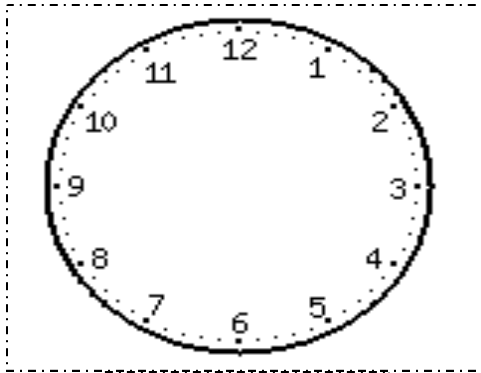

TELL THE TIME

Draw the hands on each clock to match the time on the digital clock!

2:00

4:30

8:00

1:00

5:30

9:30

4:00

11:00

7:30