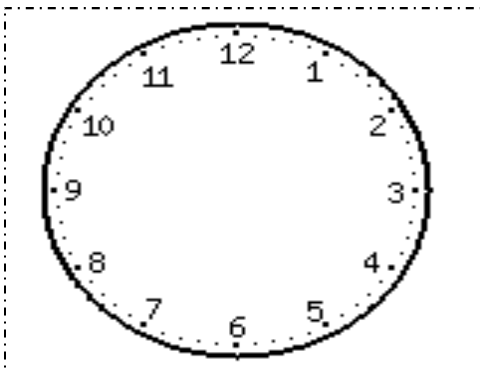

TELL THE TIME

Draw the hands on each clock to match the time on the digital clock!

2:00

4:30

8:00

1:00

5:30

9:30

4:00

11:00

7:30