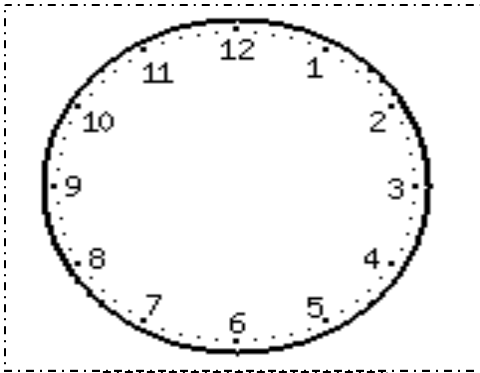

TELL THE TIME

Draw the hands on each clock to match the time on the digital clock!

2:00

4:30

8:00

1:00

5:30

9:30

4:00

11:00

7:30