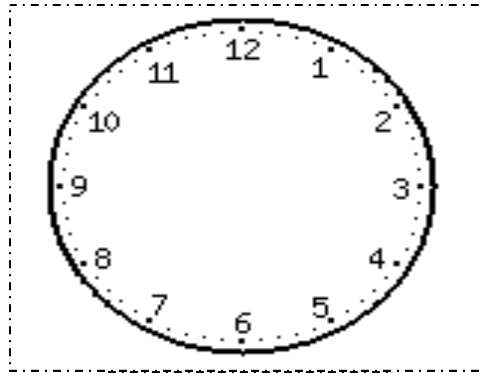

TELL THE TIME

Draw the hands on each clock to match the time on the digital clock!

2:00

4:30

8:00

1:00

5:30

9:30