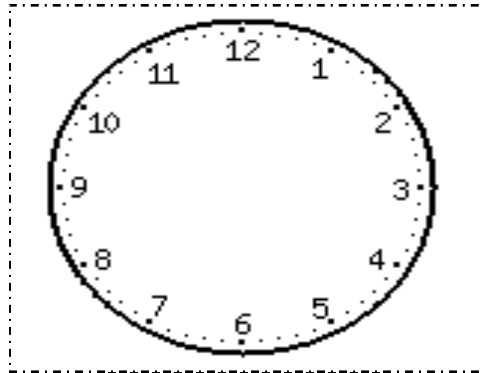

TELL THE TIME

Draw the hands on each clock to match the time on the digital clock!

2:00

4:30

8:00

1:00

5:30

9:30

4:00

11:00

7:30