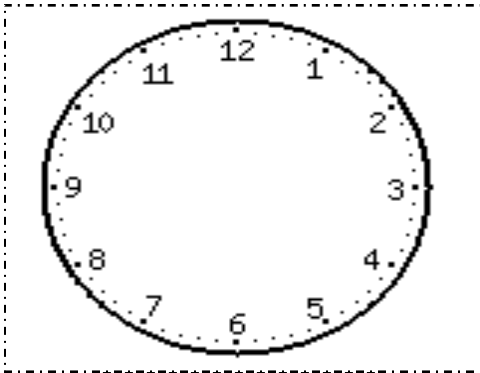

TELL THE TIME

Draw the hands on each clock to match the time on the digital clock!

2:00

4:30

8:00

1:00

5:30

9:30

4:00

11:00

7:30