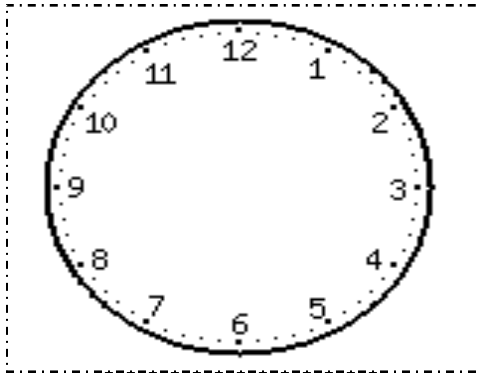

TELL THE TIME

Draw the hands on each clock to match the time on the digital clock!

2:00

4:30

8:00

1:00

5:30

9:30

4:00

11:00

7:30